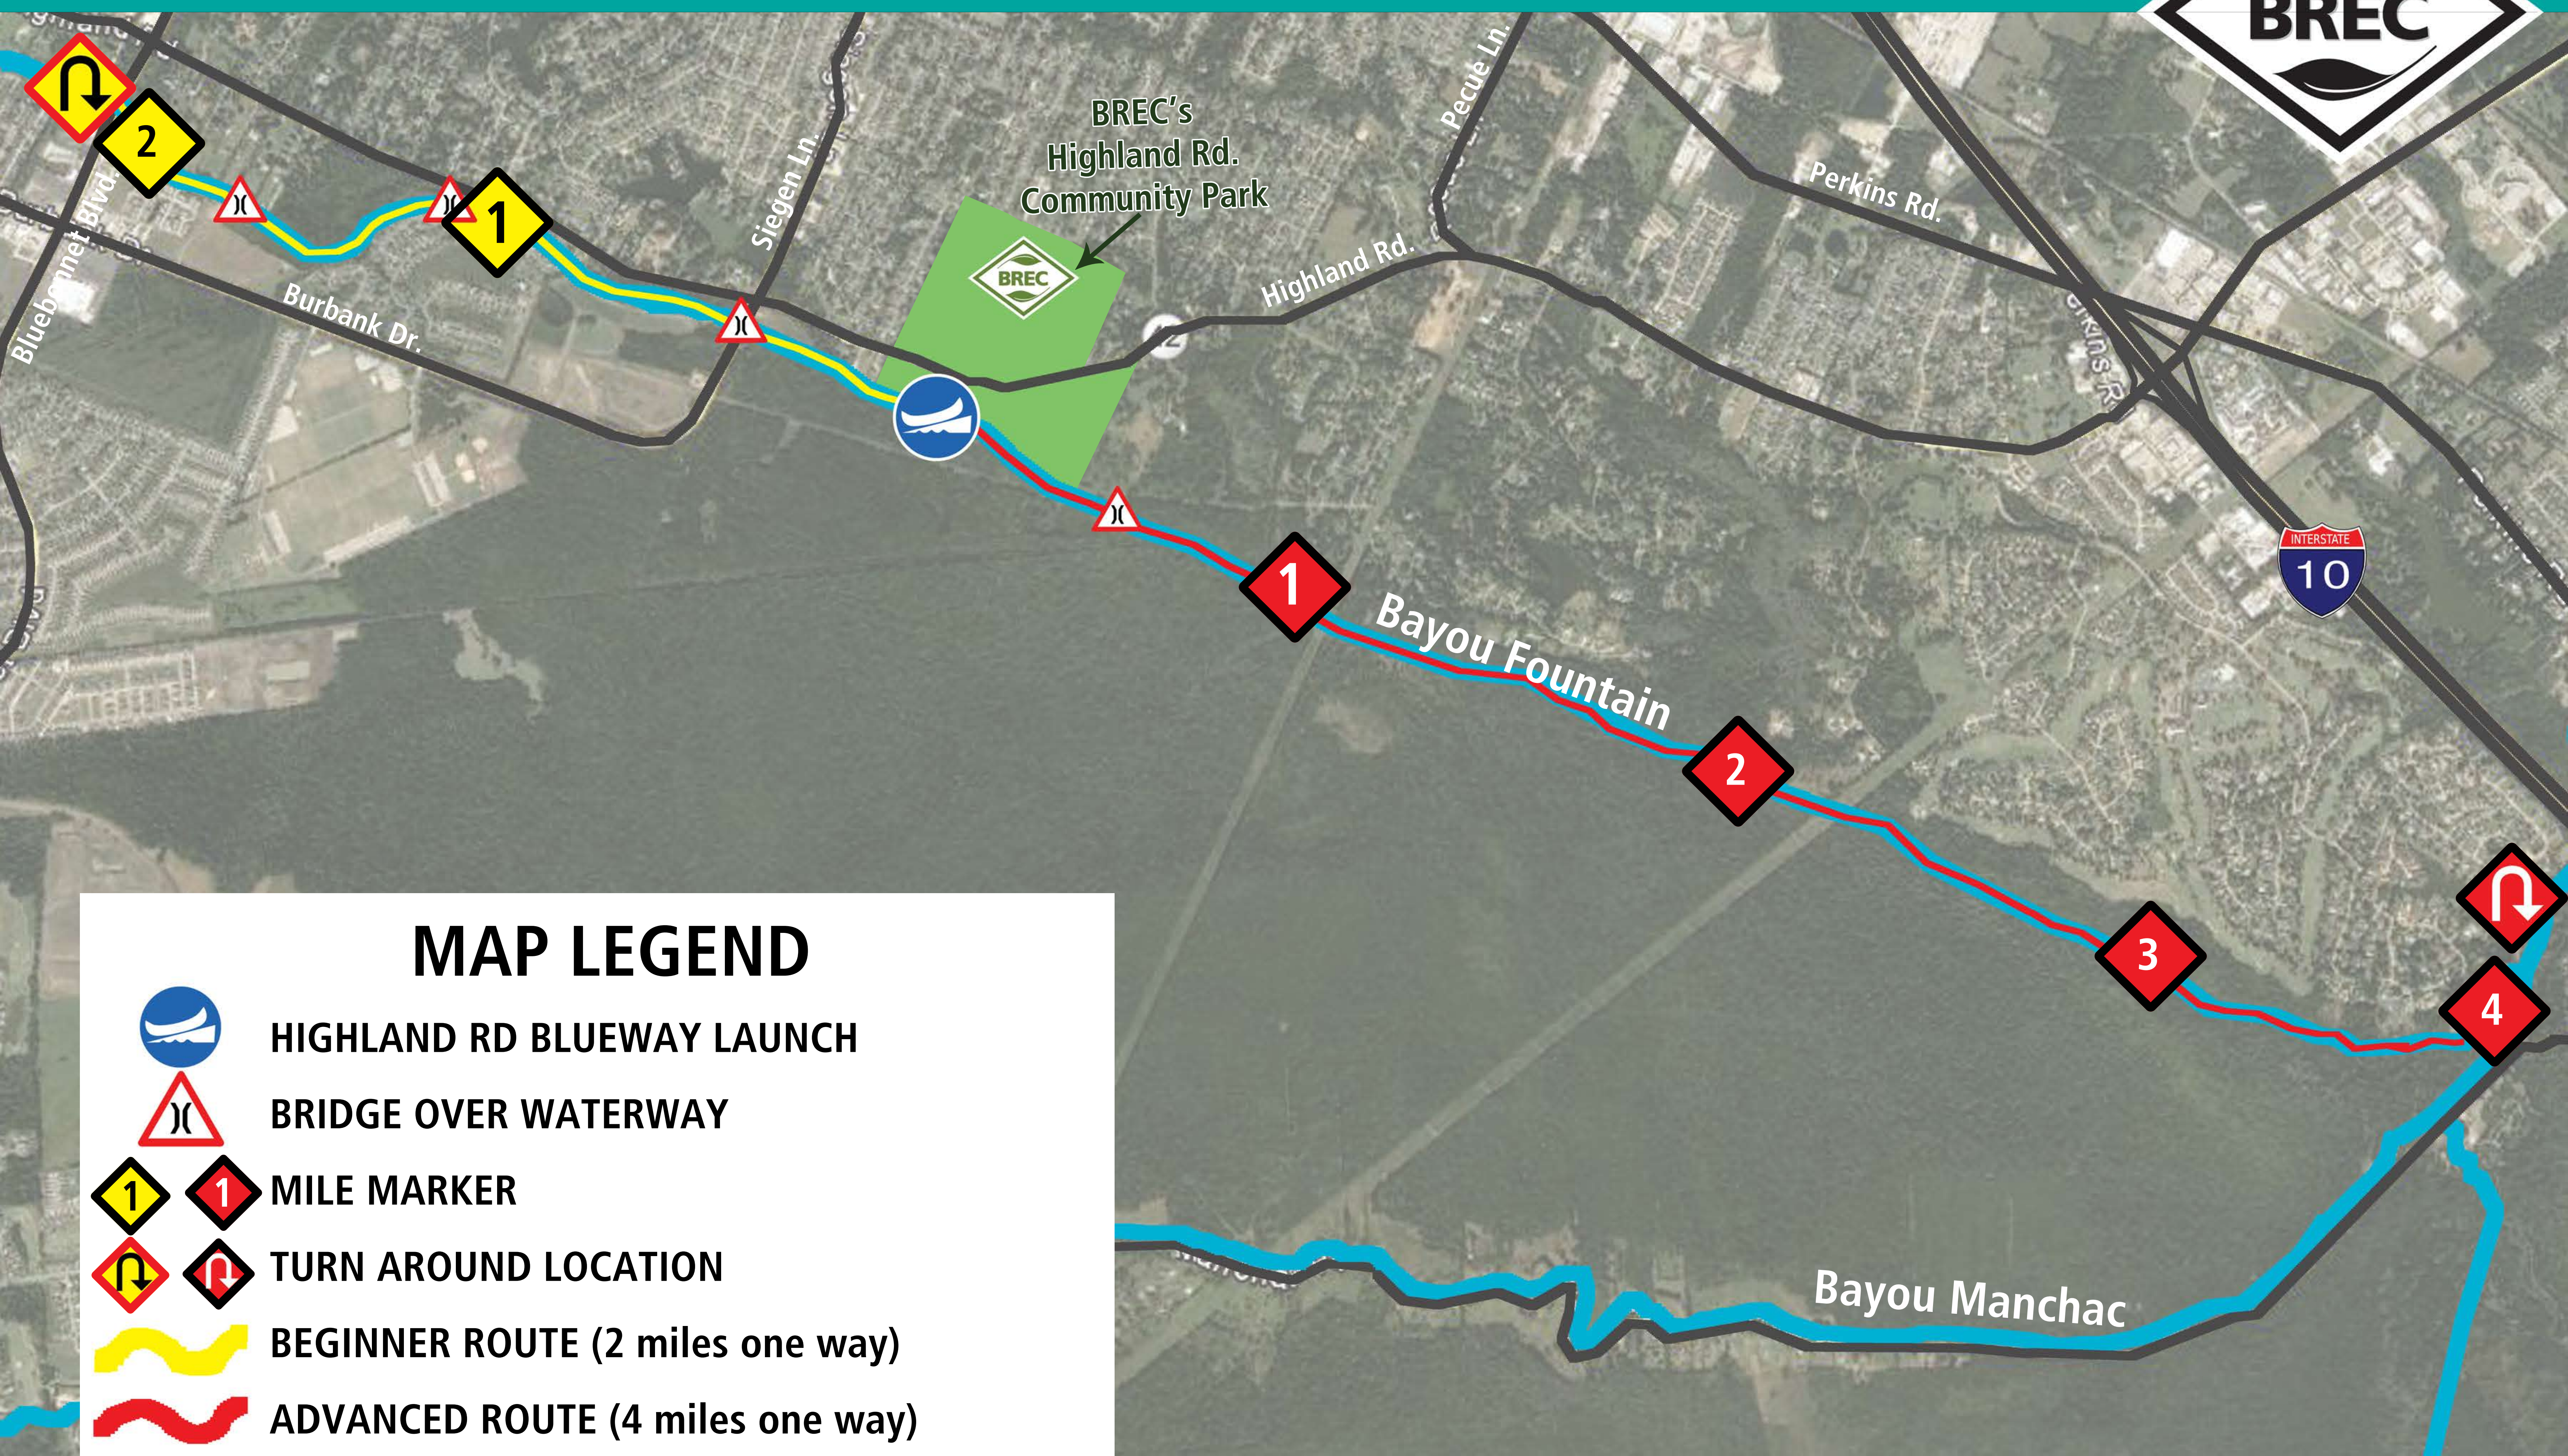

BAYOU FOUNTAIN BLUEWAY MAP

HIGHLAND RD COMMUNITY PARK

MAP LEGEND

-  HIGHLAND RD BLUEWAY LAUNCH
-  BRIDGE OVER WATERWAY
-   MILE MARKER
-   TURN AROUND LOCATION
-  BEGINNER ROUTE (2 miles one way)
-  ADVANCED ROUTE (4 miles one way)